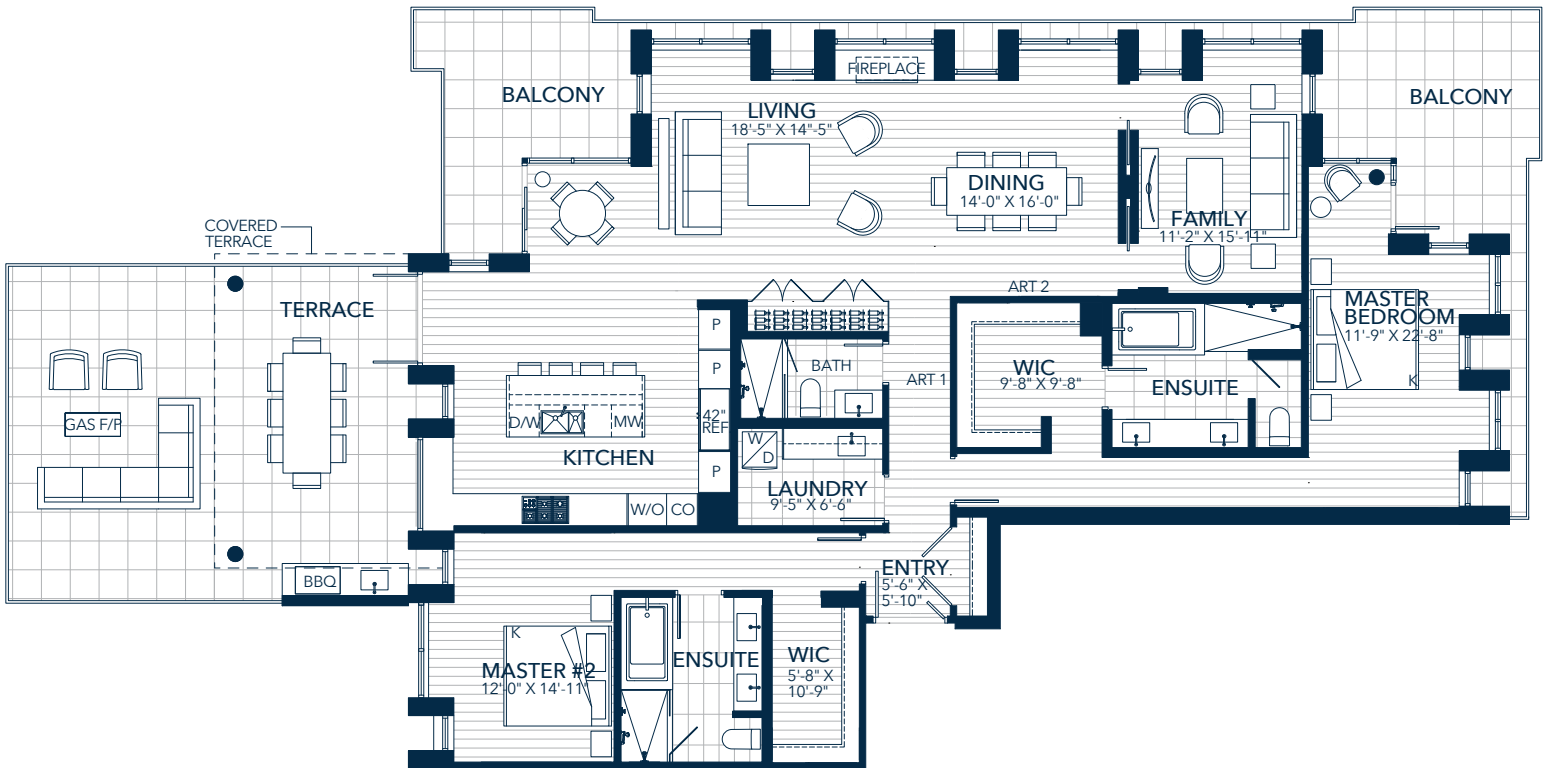

# CUSTOMS HOUSE

**SPH1**  
2 BEDROOM & FAMILY  
2353 SQ. FT. | EXT. 969 SQ. FT.  
**UNIT 601**  
*Harbour View Collection*

LEVEL 6